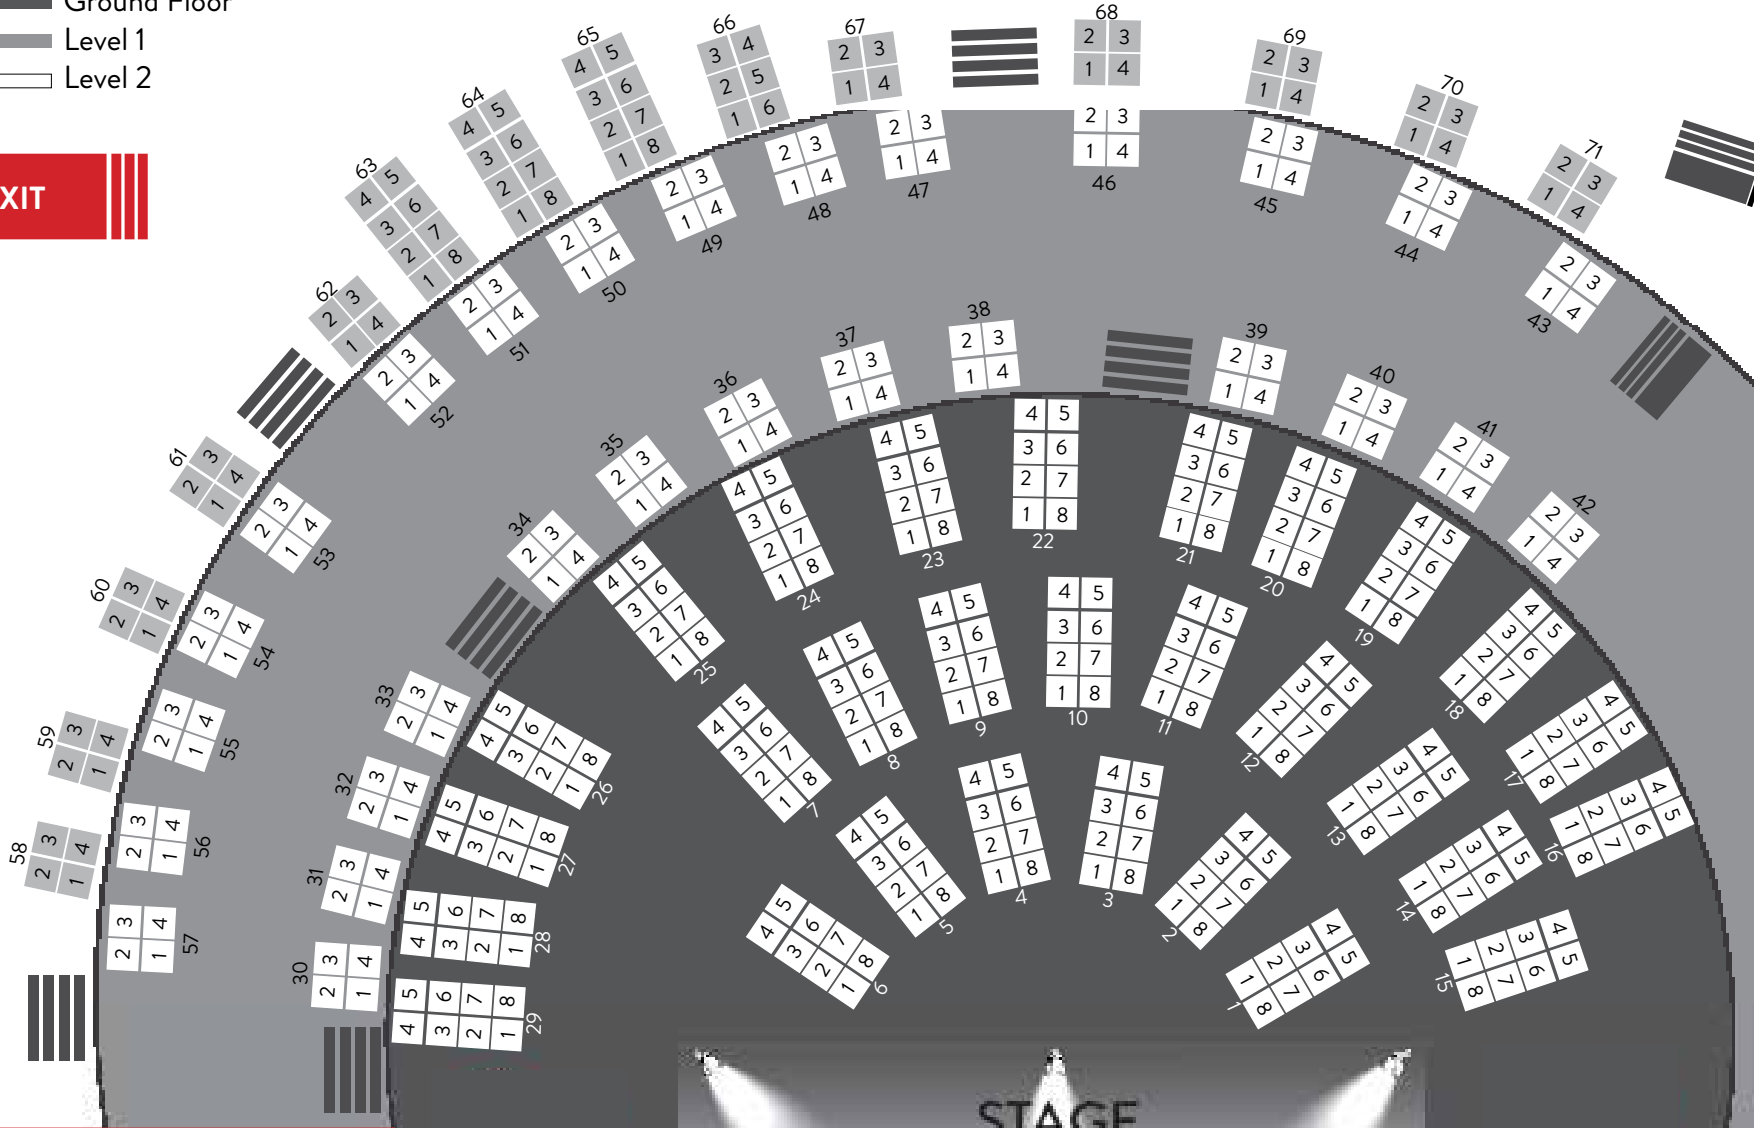

BAR

LIGHTING & SOUND

ENTRANCE

BAR

- Ground Floor
- Level 1
- Level 2

FIRE EXIT

FIRE EXIT

STAGE

Not to scale